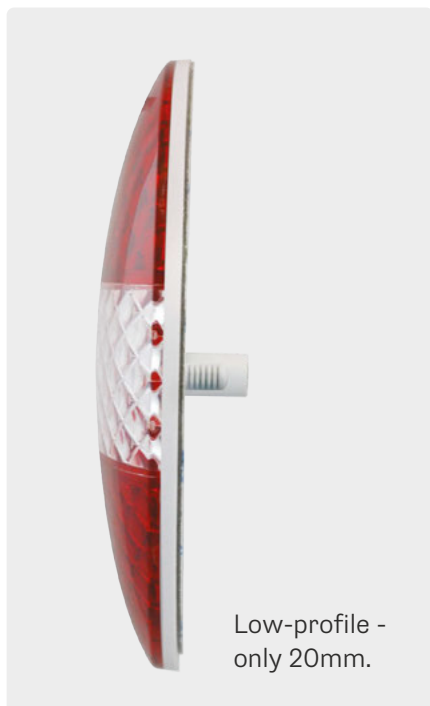

EU140 SERIES LOW-PROFILE ROUND REAR LAMPS

- Fully ECE approved
- Highly durable construction

- Highly efficient LED technology
- Low-profile - only 20mm depth

- Exclusive LED Autolamps design
- Dimensions: Ø140 x 20mm

12/24V
DUAL
VOLTAGE

R10
ECE
APPROVED

IP67
100%
WATERPROOF

5
FIVE YEAR
WARRANTY

**CLICK
& STICK**
EASY MOUNTING

ALL FUNCTIONS
ACTIVE

STOP / TAIL / INDICATOR

EU140STIM

R6 **R7**
ECE APPROVED ECE APPROVED

ALL FUNCTIONS
ACTIVE

REVERSE / TAIL / SUPPLEMENTARY STOP

EU140TRM

R7 **R23**
ECE APPROVED ECE APPROVED

ALL FUNCTIONS
ACTIVE

FOG / TAIL / SUPPLEMENTARY STOP

EU140TFM

R7 **R38**
ECE APPROVED ECE APPROVED

Low-profile -
only 20mm.

Our innovative **Click & Stick** mounting system, featuring super-strong 3M™ backing tape for a simple and secure surface mount.